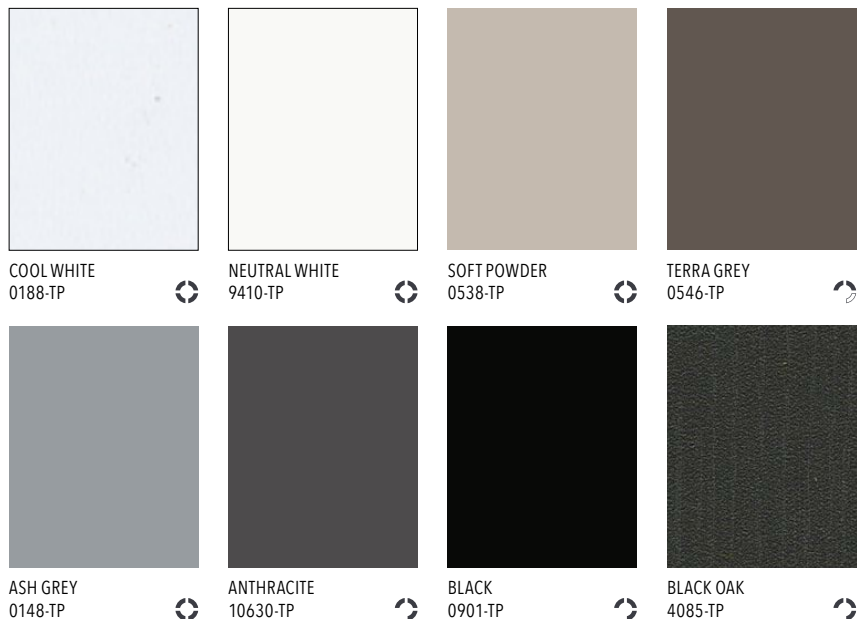

RESOPAL® Traceless Premium