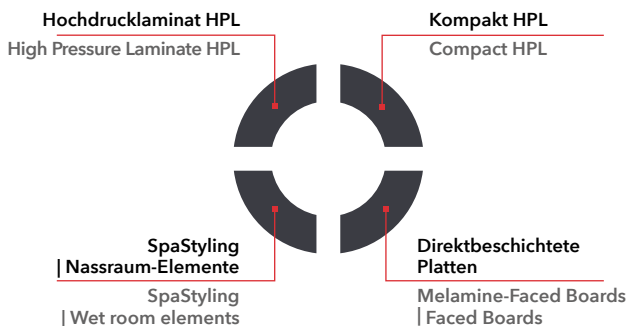

RESOPAL® Woods