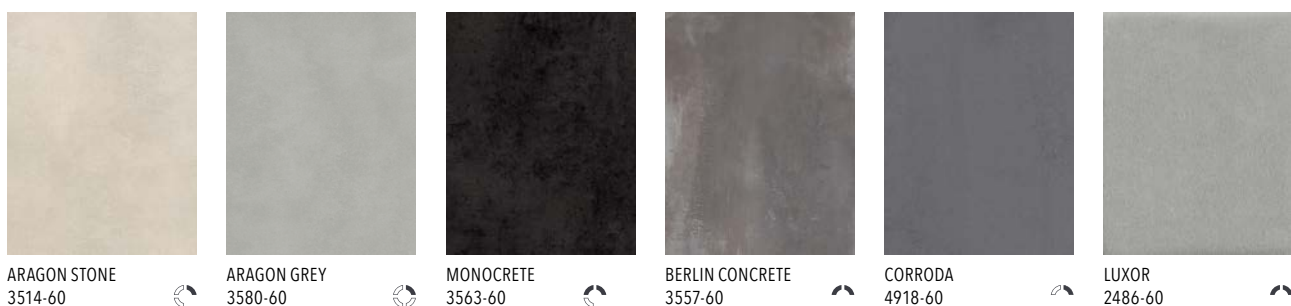

RESOPAL® Stones & Materials